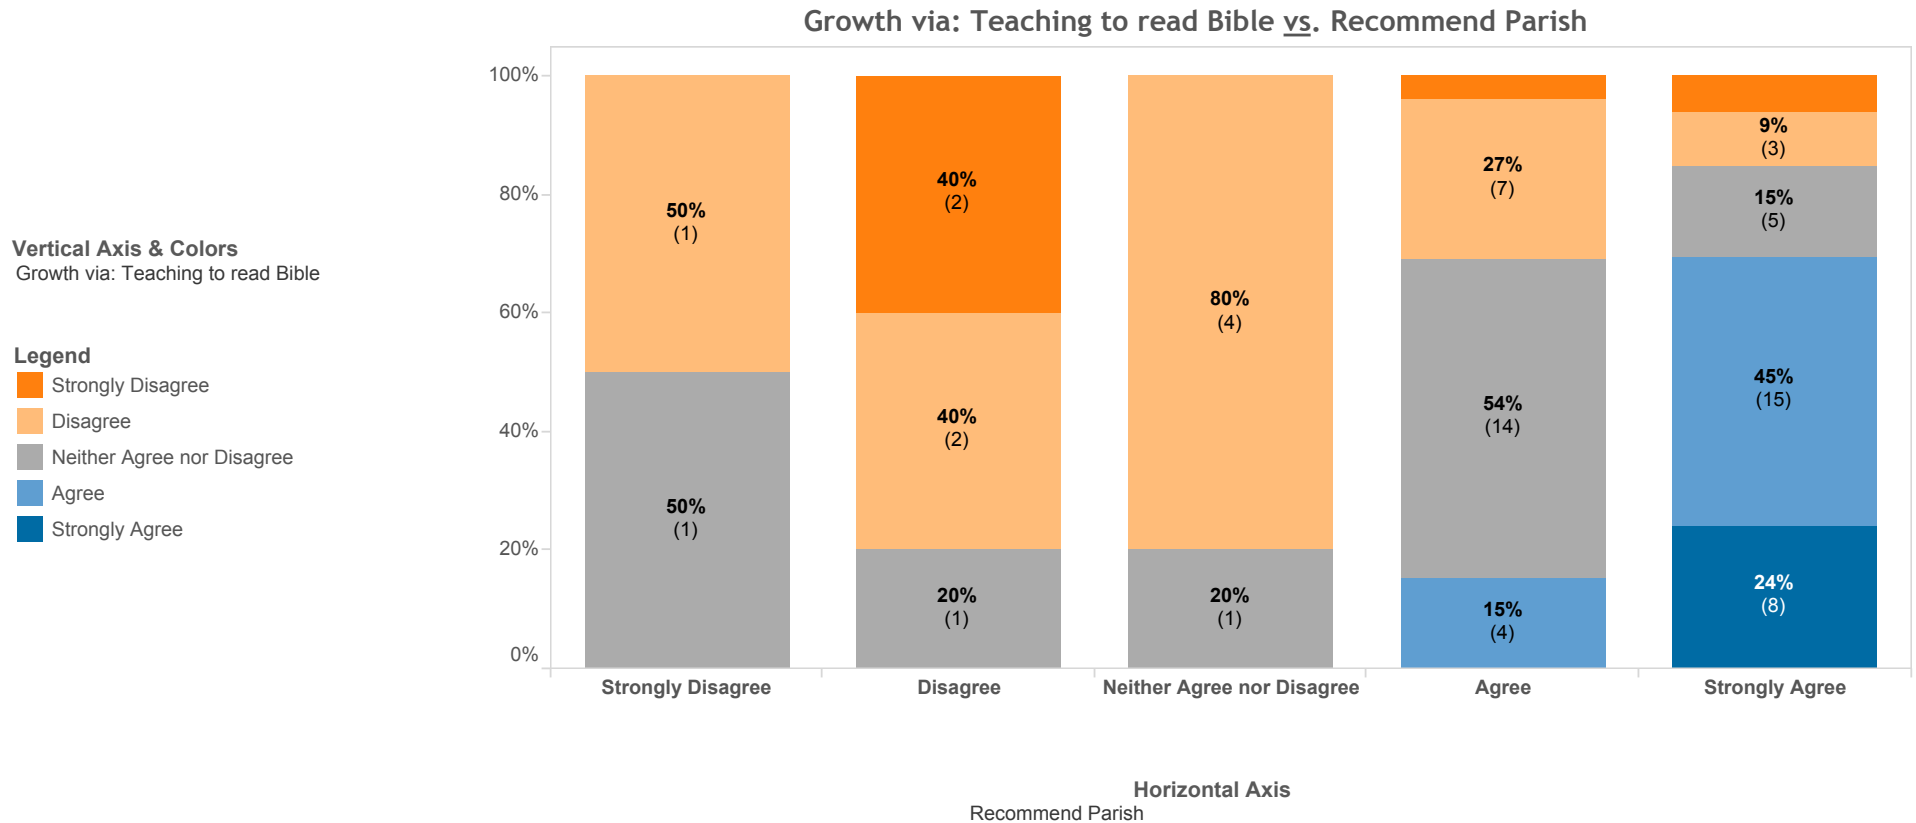

Survey Item:

"Which of the following best describes the pace of your spiritual growth?"

Frequency: Invited someone to Mass

Survey Item
 Frequency: Invited someone to Mass

- Legend**
- Never
 - Once or twice a year
 - Quarterly
 - Monthly or more often

Survey Item:

"In the past year... Invited someone to join me for Mass"

Cross Tabulation Bar Chart

Select two questions from the drop down menus along each axis to compare two survey items against each other.