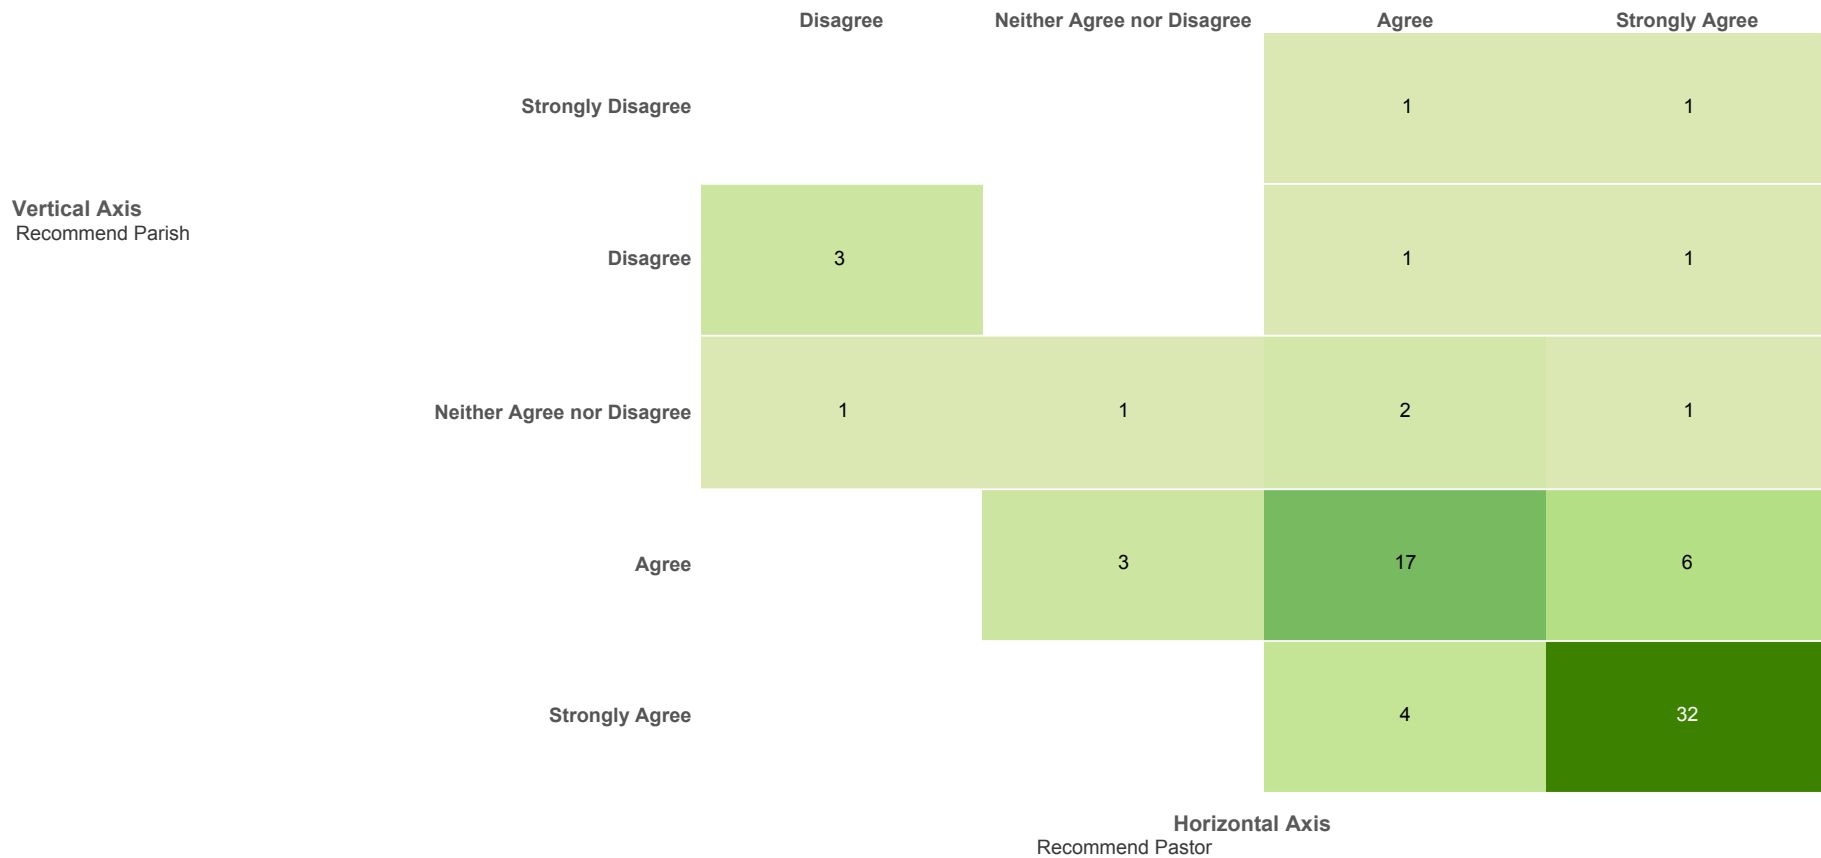

Survey Item:

"In the past year... Invited someone to join me for Mass"

Cross Tabulation Bar Chart

Select two questions from the drop down menus along each axis to compare two survey items against each other.

Select two survey items to compare from the drop down menus along each axis. Color magnitudes represent the number of responses.

Survey Items:

Vertical axis (rows): "I would recommend my parish to a friend"