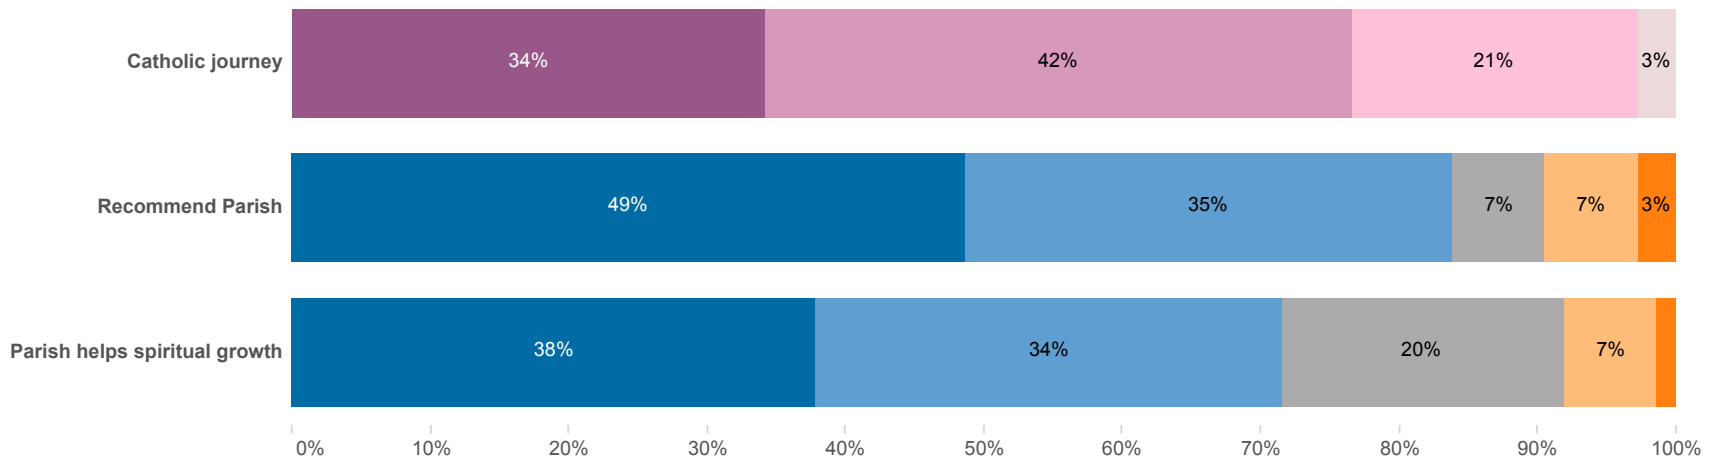

Disciple Maker Index (DMI) Data Visualizations & Findings

Parish Print Version

2016

High-level Dashboard

8289 Parish	Year	Generic Link	Paper Survey	Grand Total
	2016	52	24	76
	Grand Total	52	24	76

- Strongly Agree
- Agree
- Neither Agree nor Disagree
- Disagree
- Strongly Disagree
- Personal relationship with Jesus Christ
- Growing as disciple
- Practice Catholic faith
- Consider myself Catholic