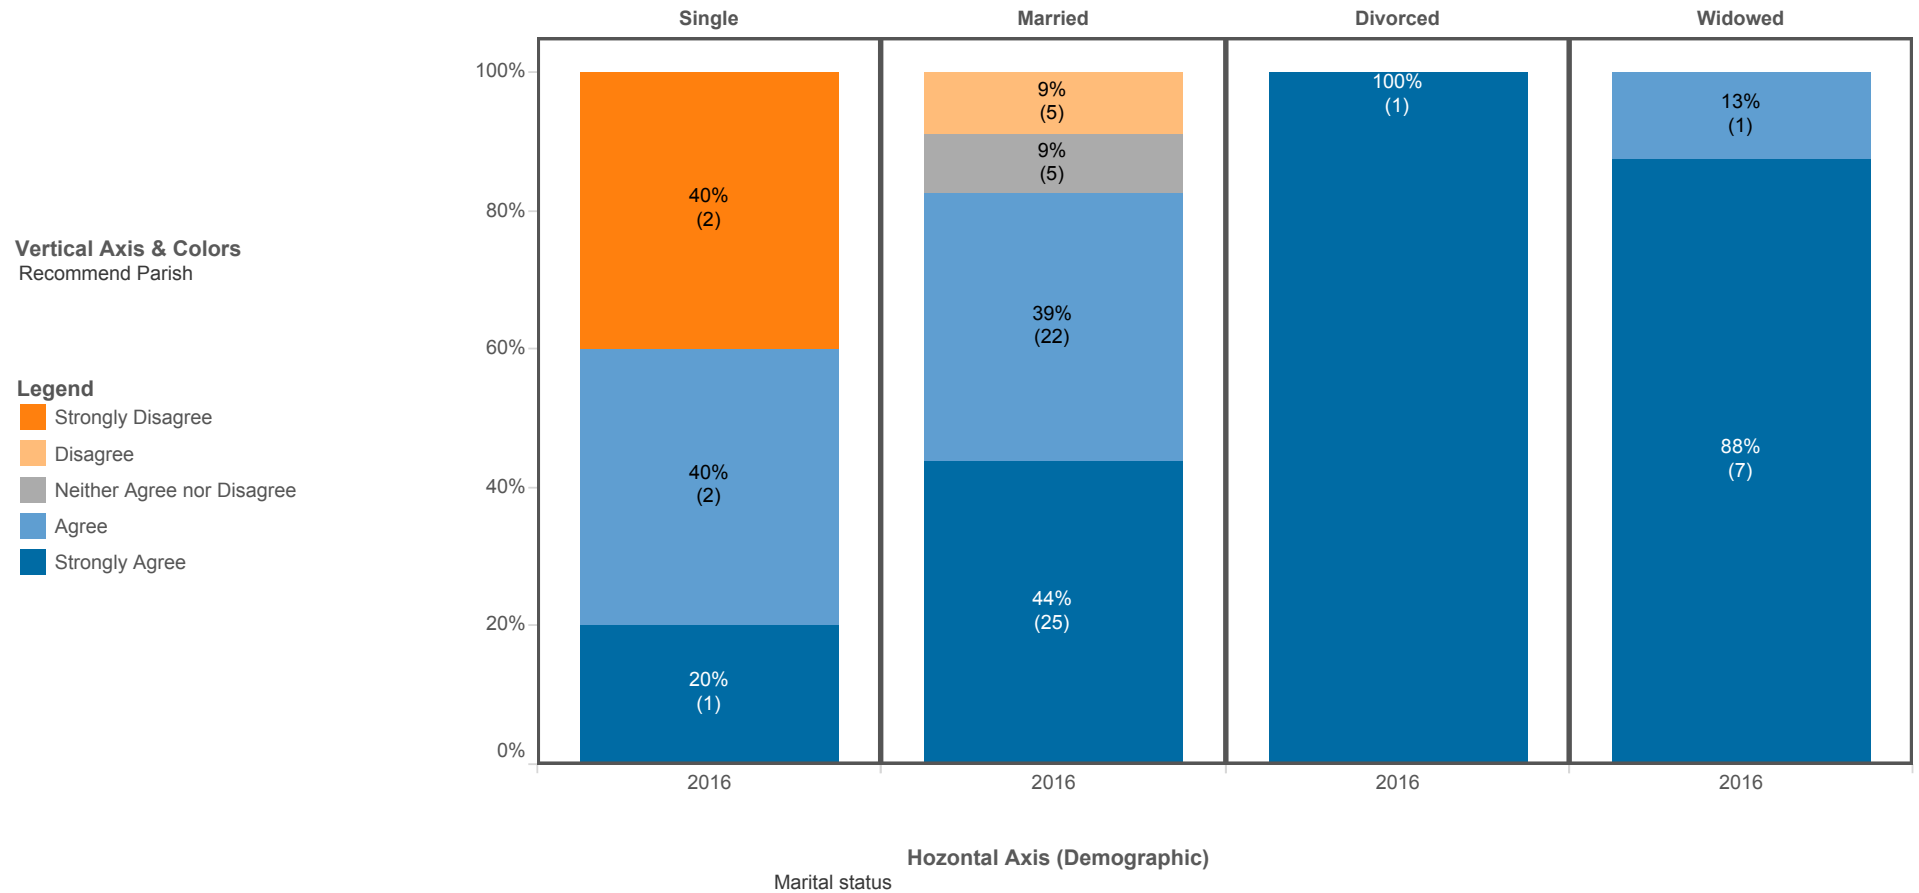

Survey Item:

"In the past year... Invited someone to join me for Mass"

Cross Tabulation Bar Chart

Select two questions from the drop down menus along each axis to compare two survey items against each other.

Select two survey items to compare from the drop down menus along each axis. Color magnitudes represent the number of responses.

Survey Items:

Vertical axis (rows): "I would recommend my parish to a friend"

Horizontal axis (columns): "I would recommend my pastor to a friend"

Demographic Cross Tabulation Bar Chart

Select two questions from the drop down menus along each axis to compare two survey items against each other.