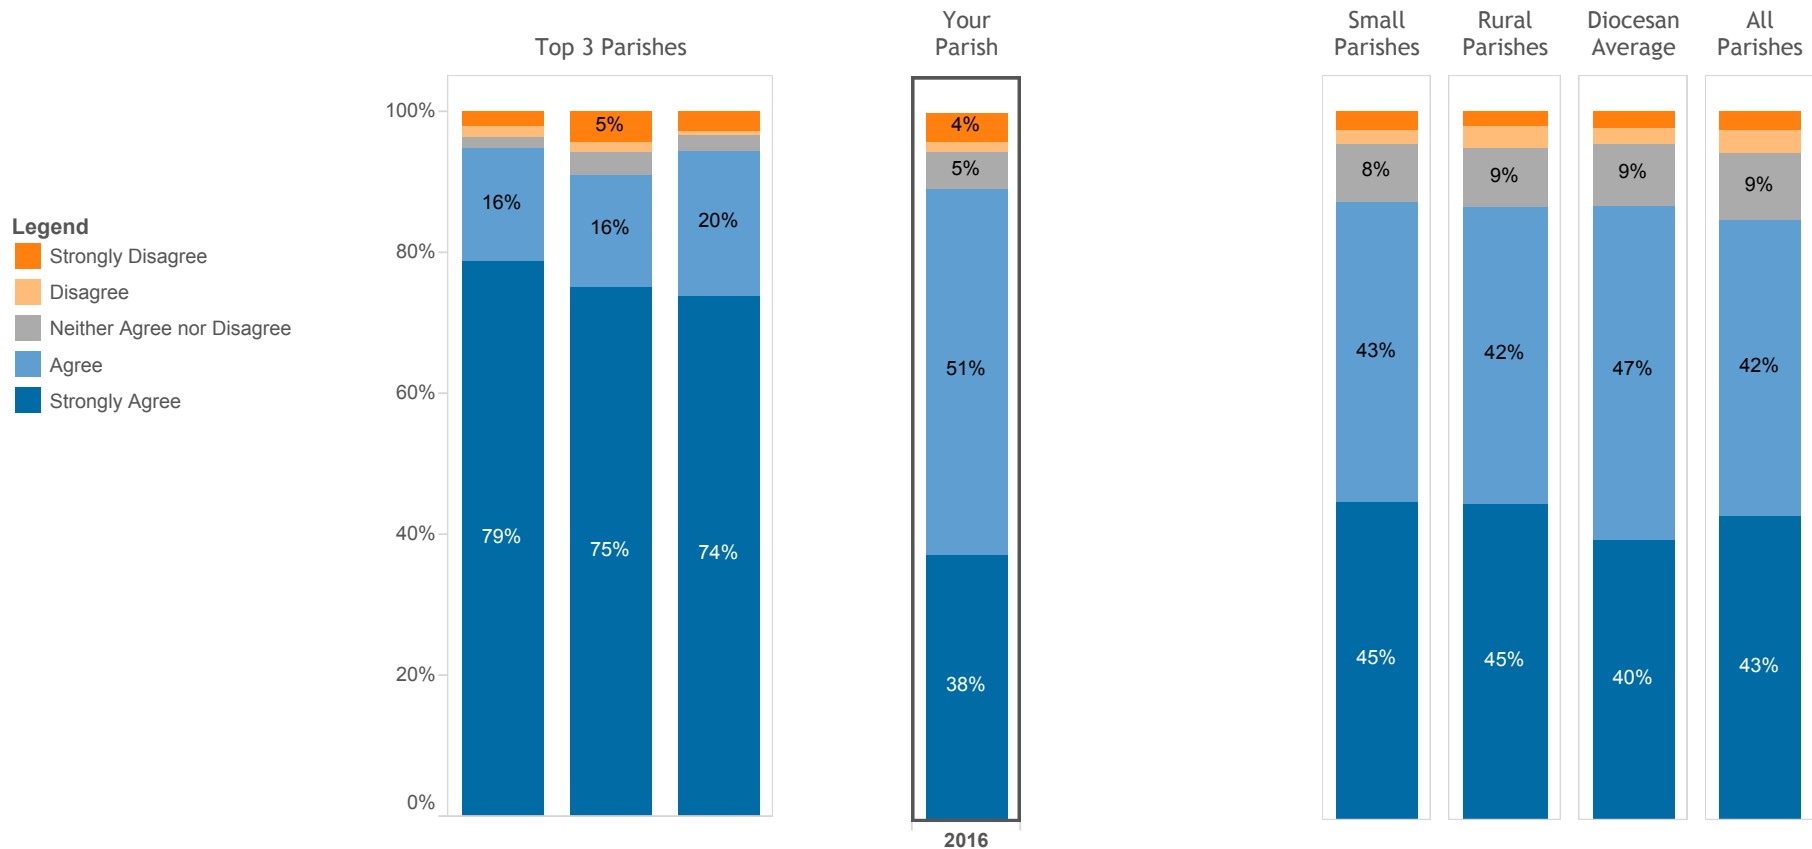

People Want to Connect and Belong to a Community

Those who responded strongly agree to feeling welcome and accepted by the parish are more likely to recommend the parish and to credit the parish with helping them grow spiritually. It also is a key differentiation between those reporting they do not practice the faith to those who do practice the faith.

Survey Item:

"The parish helps me connect with a local Catholic community by... Making me feel welcomed and accepted"