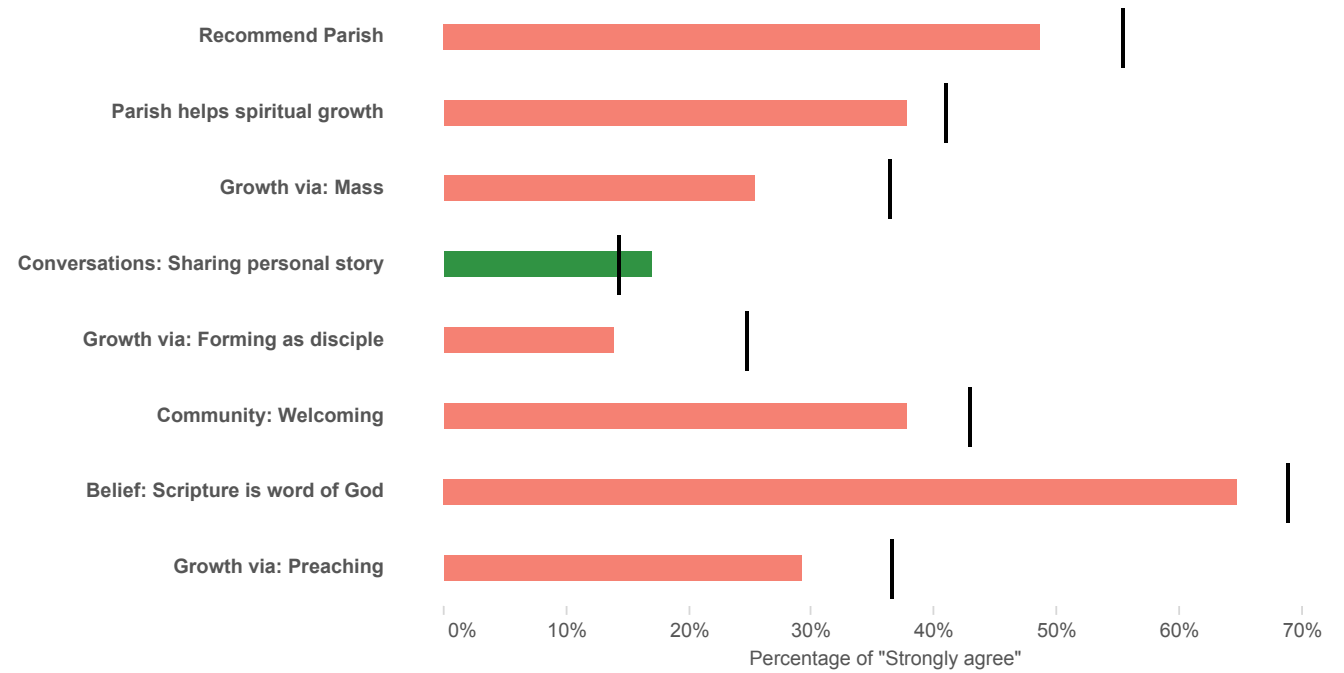

Statistical Significance

Statistical significance calculations comparing parish sample to all parishes (by 'Strongly Agree' percentage)

Level of Detail
Intermediate (bar chart)

☆ = Statistically significant

Higher
Lower