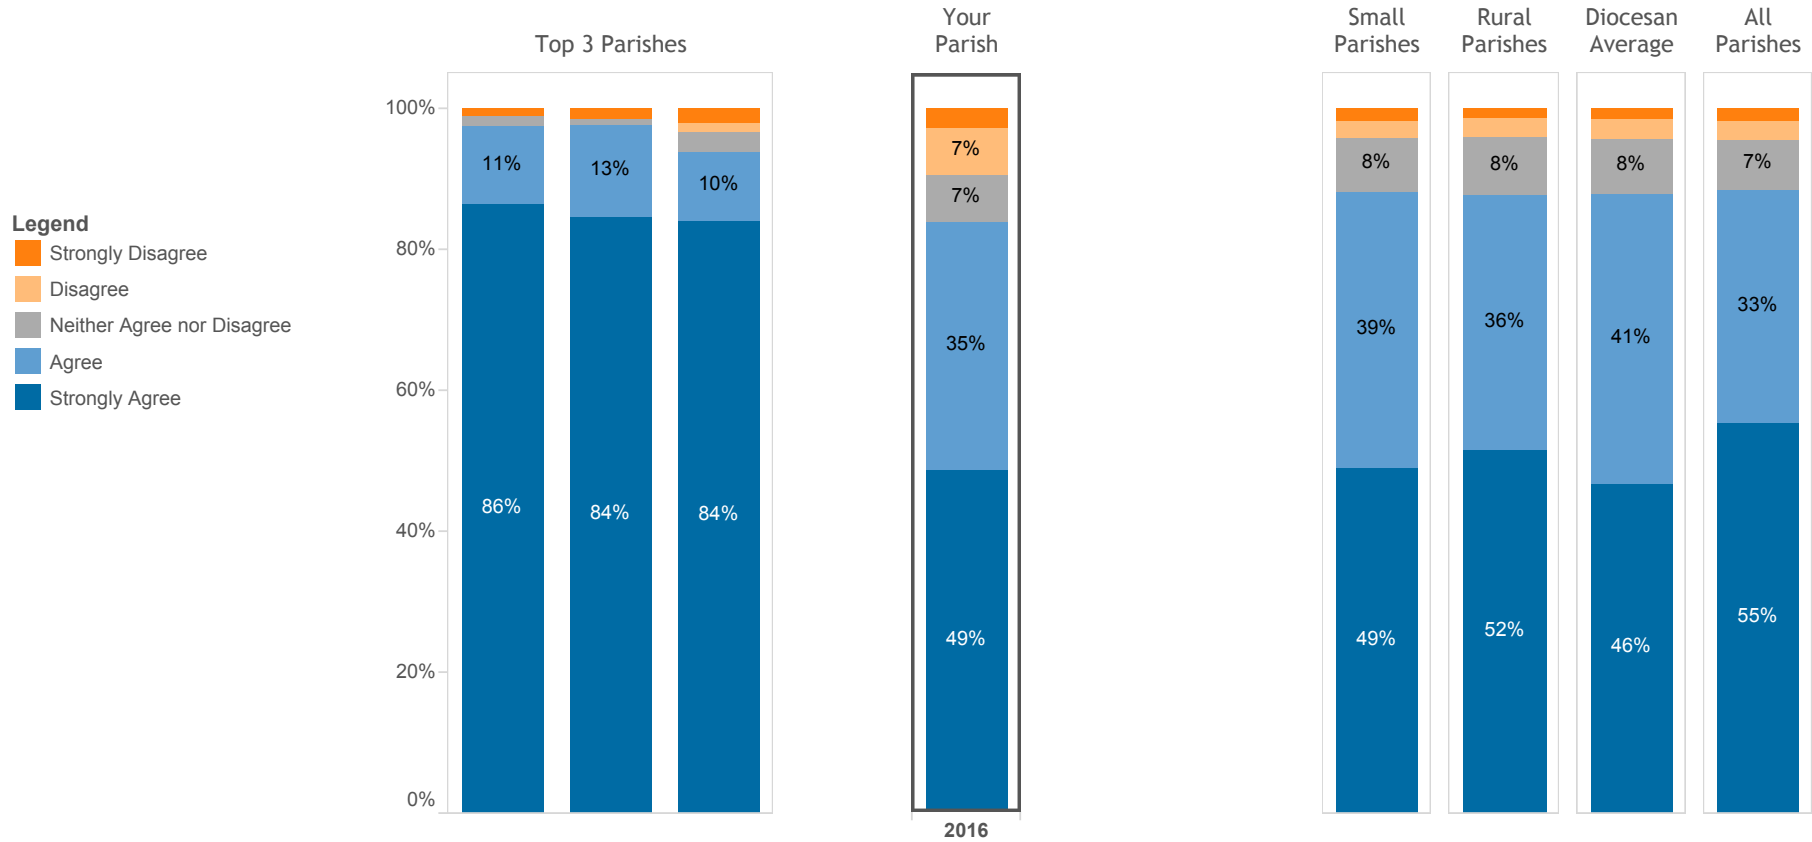

Parishioners Likelihood to Recommend the Parish

The top factors that impact a parishioner's likelihood to recommend the parish: 1) Recommendation of the pastor, 2) offering a vibrant and engaging Sunday Mass, 3) feeling welcomed and accepted, 4) preaching that connects to everyday life, 5) making information accessible, 6) helping them recognize how God is working in their life.

Survey Item:

"I would recommend my parish to a friend"