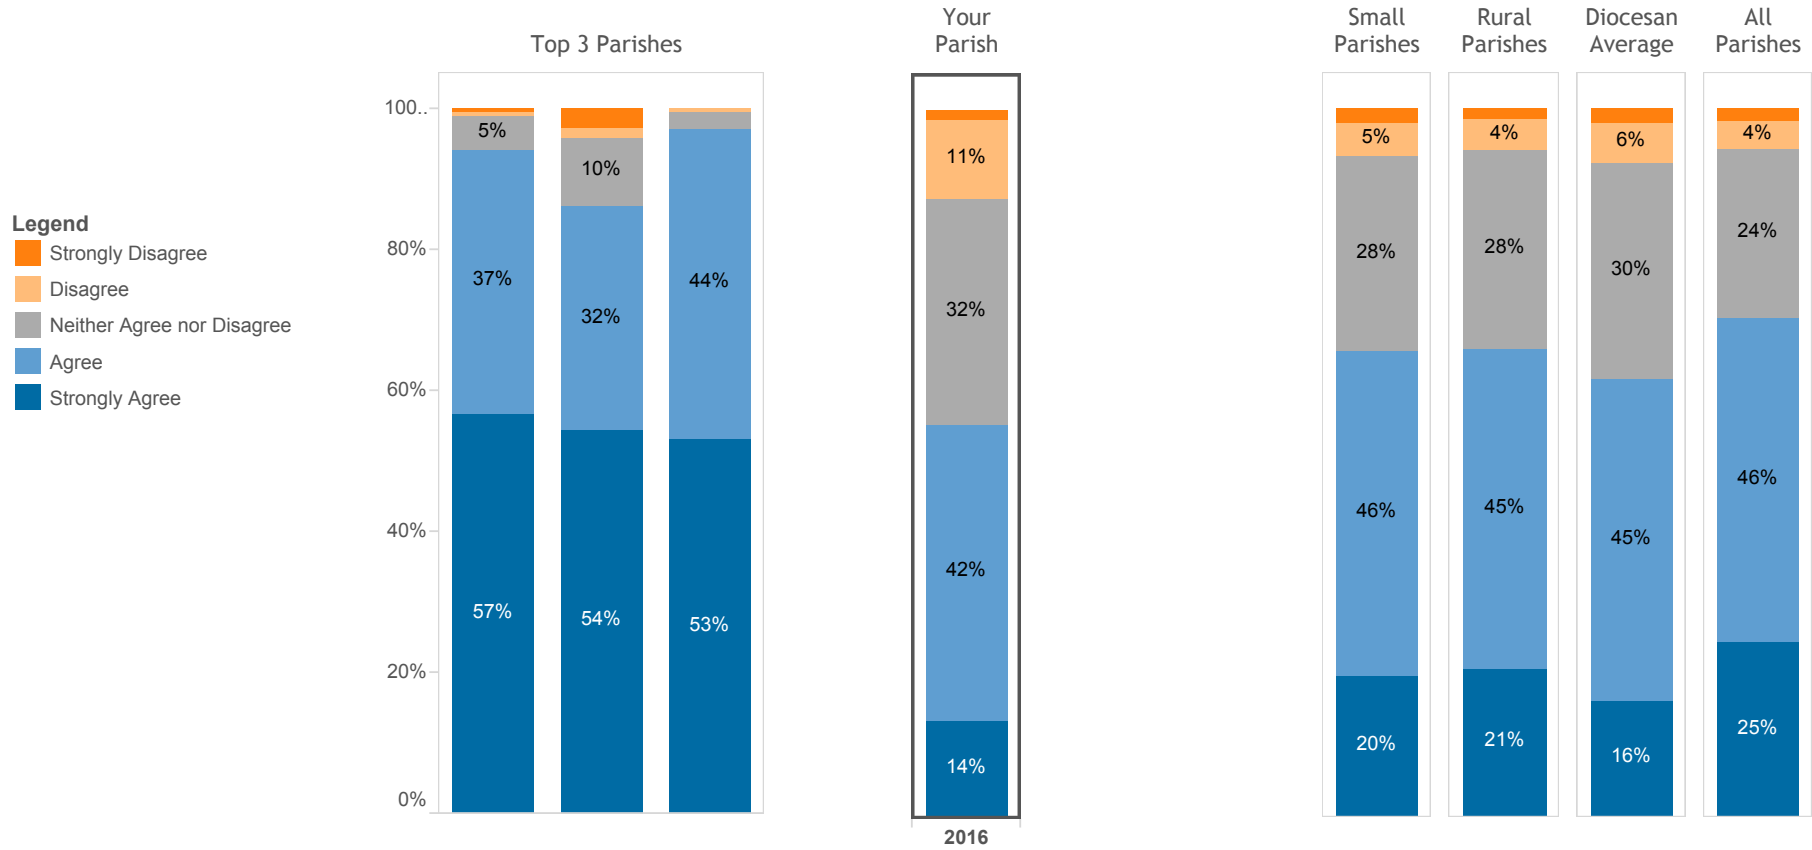

Parishioners Want to be Formed as Disciples

Being formed as a disciple is a driver for spiritual growth

Survey Item:

"The parish helps me grow spiritually by...Forming me as a disciple of Jesus Christ"