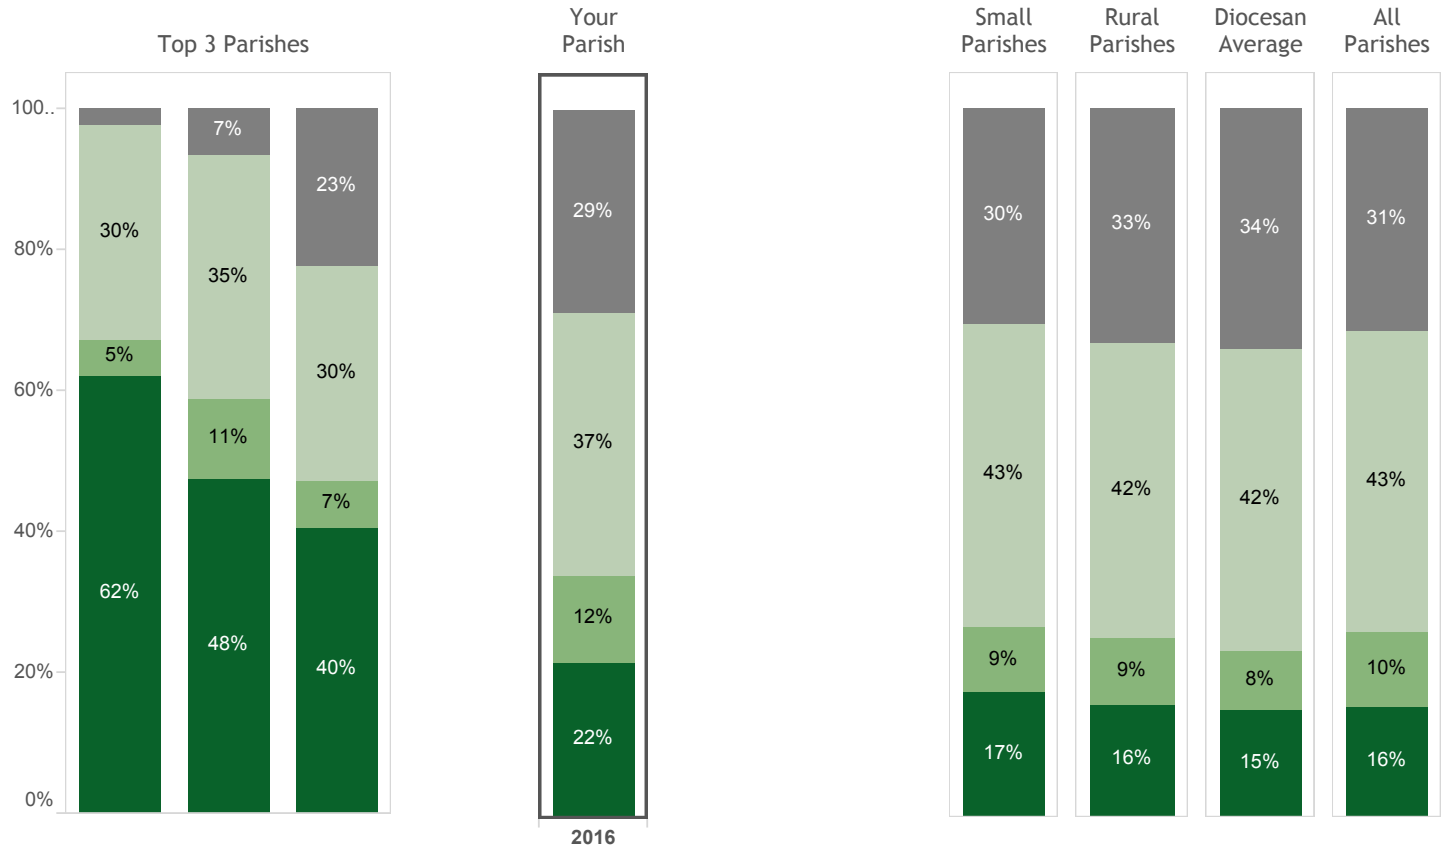

Catholic Leadership Institute
440 East Swedesford Road, Suite 3040
Wayne, PA 19087
P: 610-363-1315
F: 610-363-3731
info@catholicleaders.org

Pace of spiritual growth

Survey Item
Pace of spiritual growth

- Legend**
- Stalled in my spiritual growth
 - Content staying right where I am spiritually
 - Growing at a steady, continued pace
 - Growing in my faith, but would like to grow more t..
 - In a period of rapid spiritual growth

Survey Item:

"Which of the following best describes the pace of your spiritual growth?"

Frequency: Invited someone to Mass

Survey Item
 Frequency: Invited someone to Mass

- Legend**
- Never
 - Once or twice a year
 - Quarterly
 - Monthly or more often

Survey Item:

"In the past year... Invited someone to join me for Mass"

Cross Tabulation Bar Chart

Select two questions from the drop down menus along each axis to compare two survey items against each other.