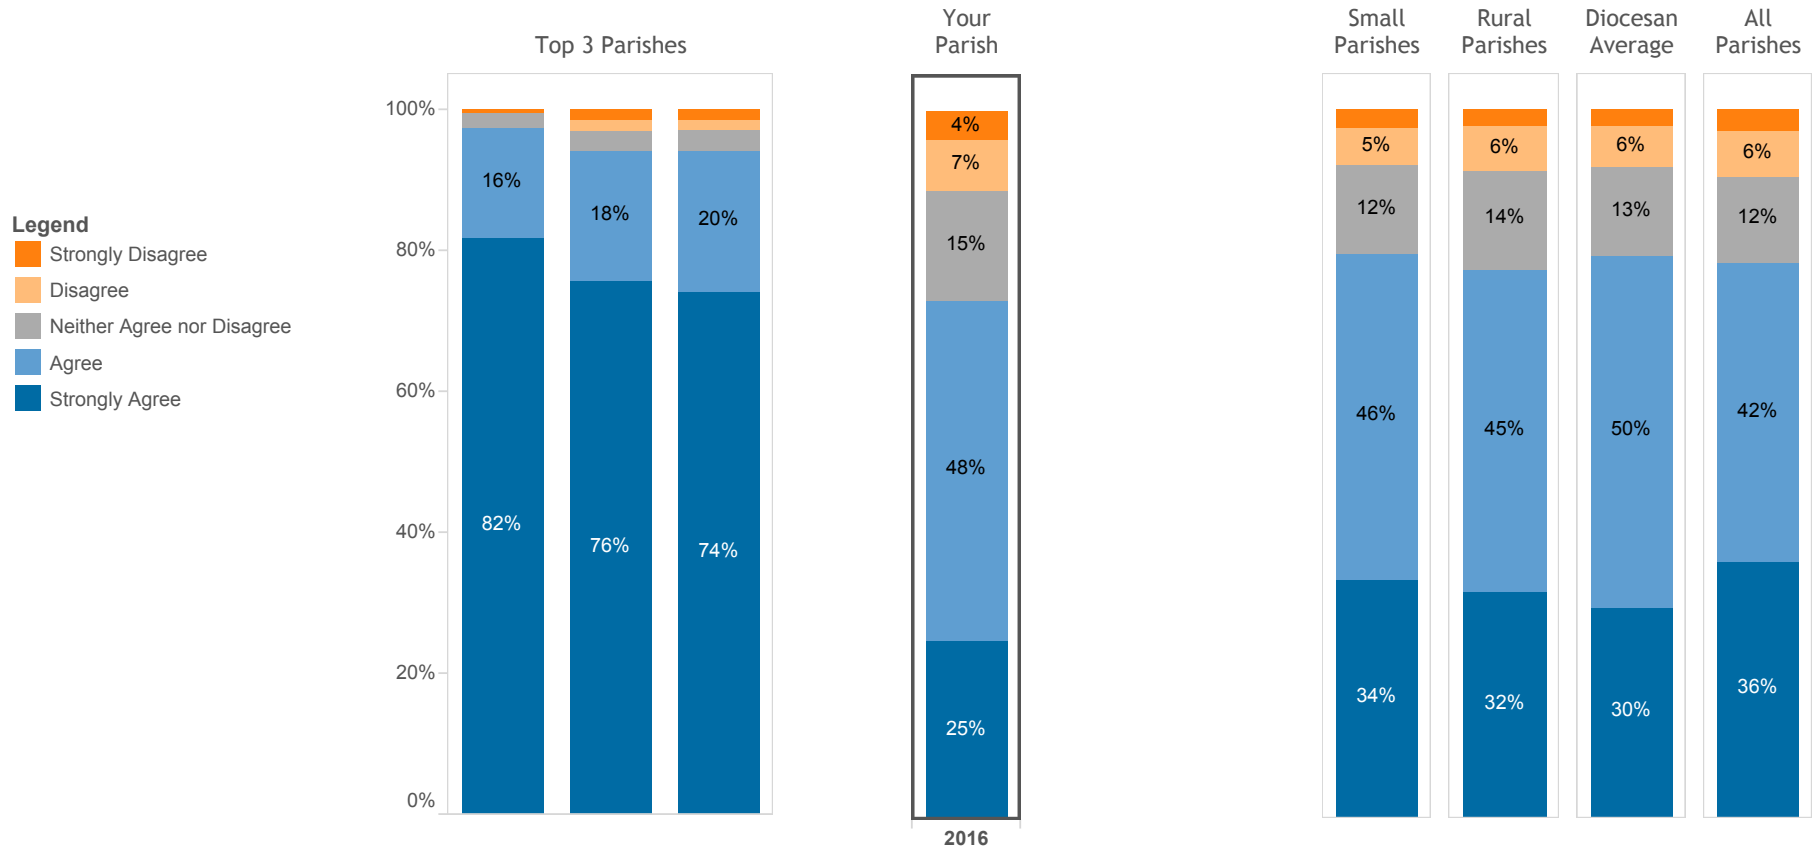

Sunday Mass Matters

Vibrant and engaging Sunday Mass drives people to recommend the parish as well as help people grow spiritually.

Survey Item:

"The parish helps me grow spiritually by...Offering vibrant and engaging Sunday Masses"