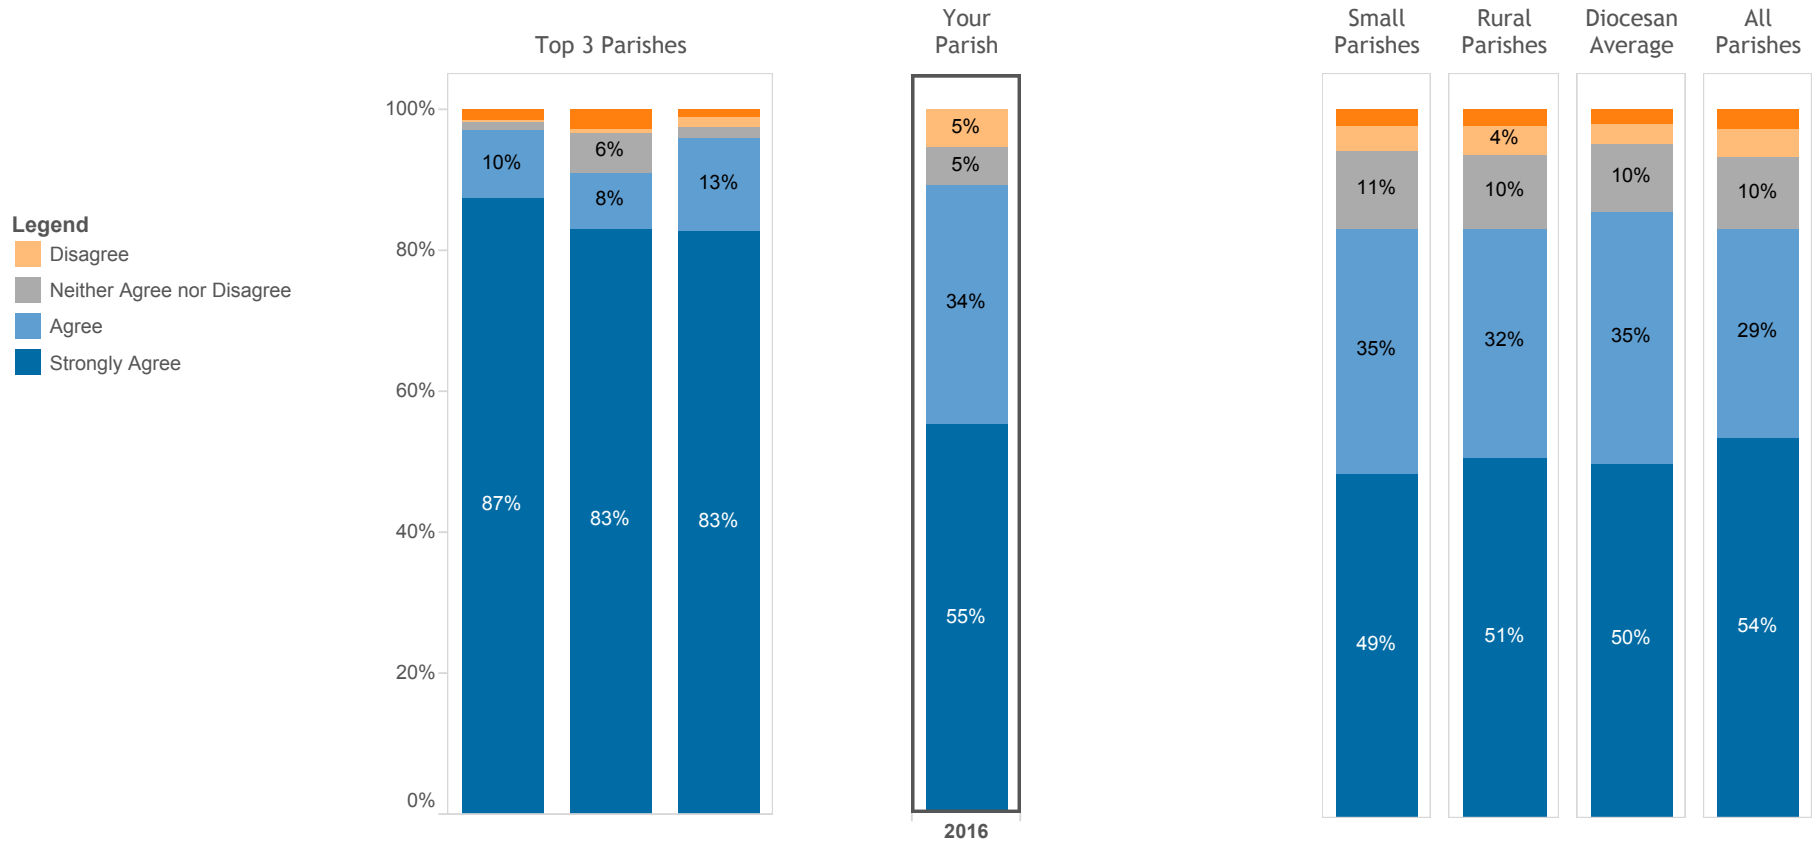

Survey Item:

"I would recommend my parish to a friend"

The Primary Purpose of a Parish Is to Help People Grow in Their Relationship with God

In addition to the leadership of the pastor, parishes help parishioners grow spiritually by: 1) forming parishioners as disciples, 2) offering vibrant and engaging Sunday Mass, 3) making them feel welcomed and accepted, 4) preaching that connects to everyday life, and 5) helping them recognize how God works in their lives.

Survey Item:

"My parish helps me grow spiritually as a Catholic"

The Pastor's Leadership is Essential

More than any other factor, a parishioner's likelihood to recommend the pastor drives their recommendation of the parish and how well they believe the parish helps them grow spiritually.