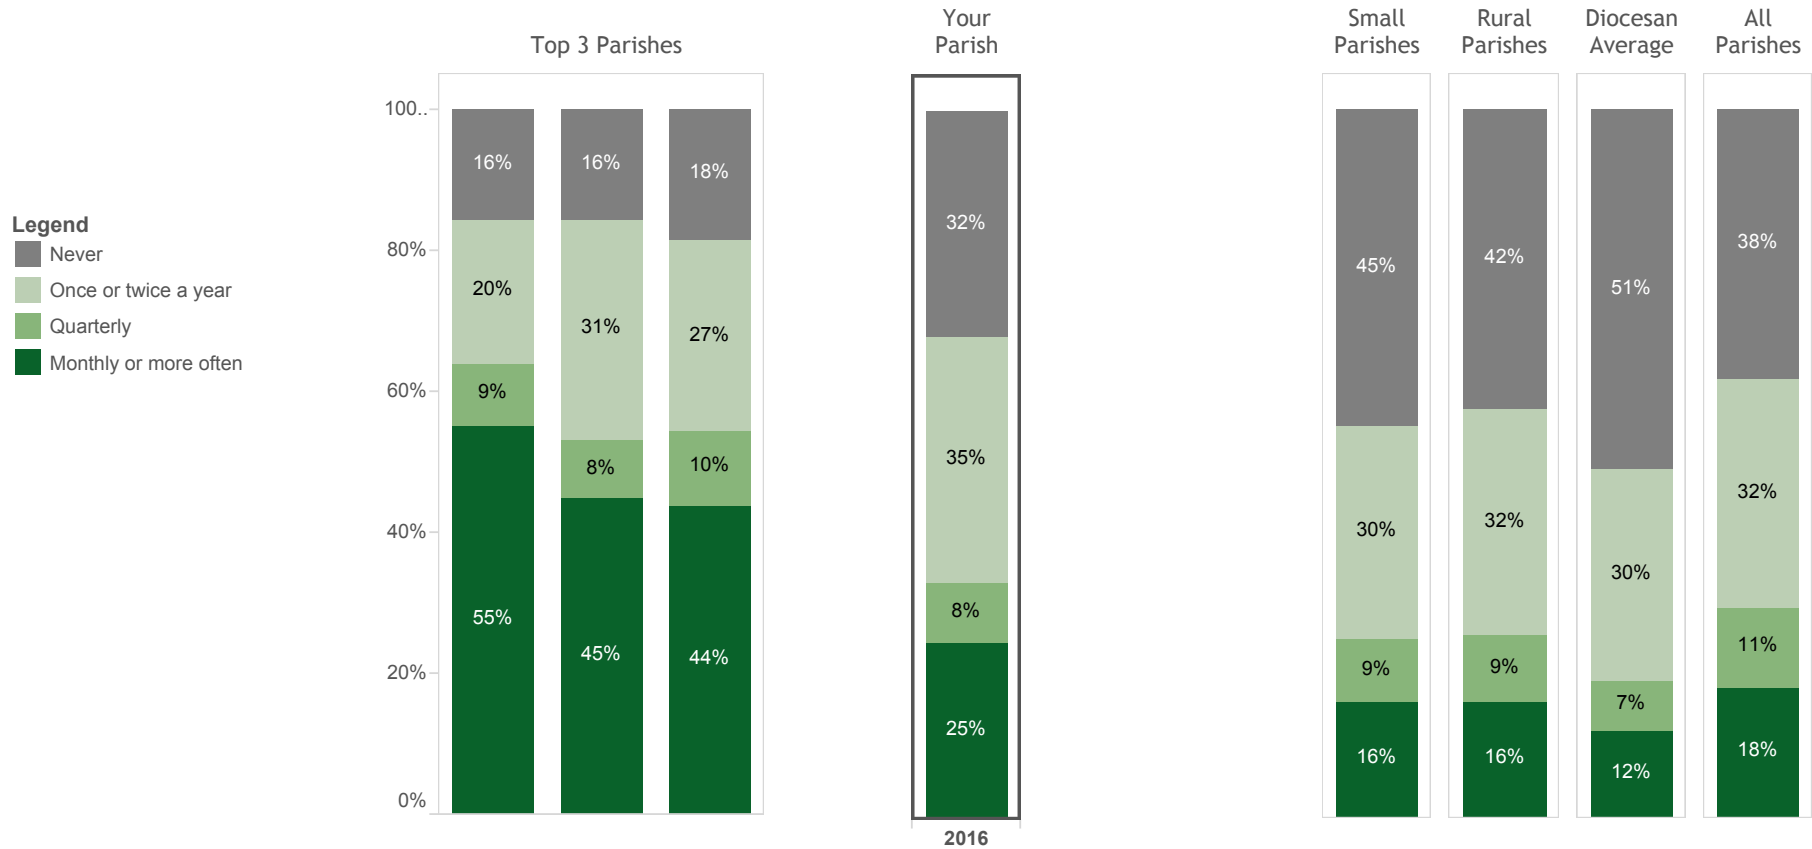

Catholic Parishes Equip Disciples to Share Their Personal Witness Story

Top factors that impact how frequently parishioners share their story: 1) how well the parish equips them to share their personal witness story, 2) how frequently they answer someone else's question about Church teaching, 3) their participation in pastoral counseling/spiritual direction, 4) how frequently they invite someone to parish activities, 5) how strongly they believe Scripture is the Word of God.

Survey Item:

"In the past year... Shared my personal witness story with another person"