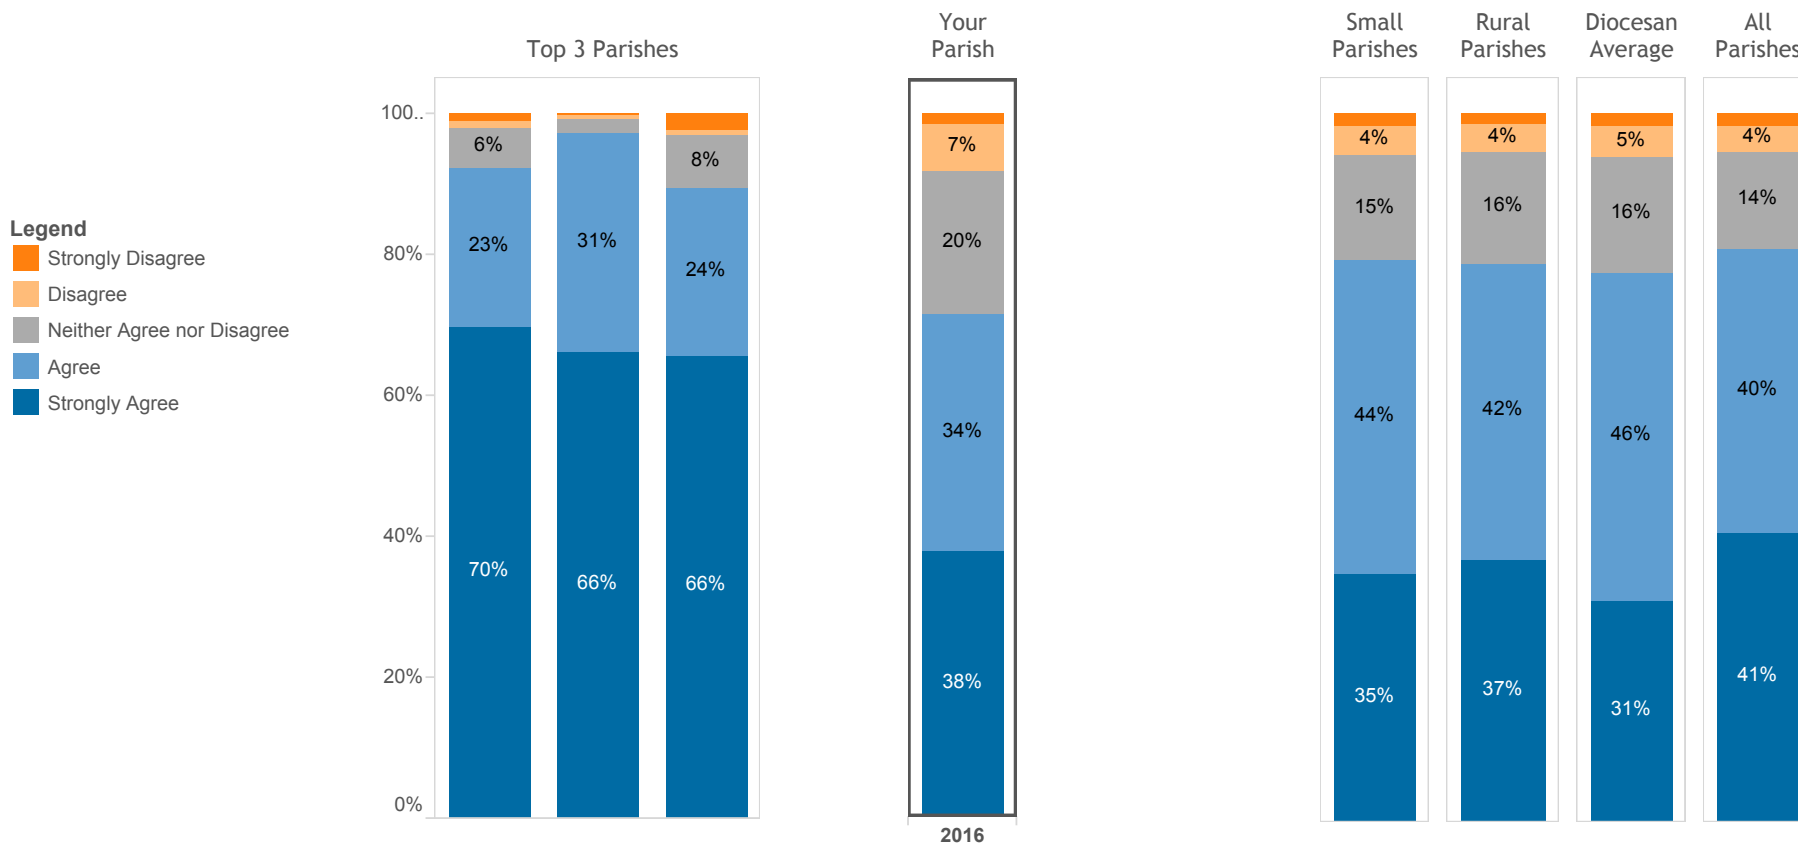

The Primary Purpose of a Parish Is to Help People Grow in Their Relationship with God

In addition to the leadership of the pastor, parishes help parishioners grow spiritually by: 1) forming parishioners as disciples, 2) offering vibrant and engaging Sunday Mass, 3) making them feel welcomed and accepted, 4) preaching that connects to everyday life, and 5) helping them recognize how God works in their lives.

Survey Item:

"My parish helps me grow spiritually as a Catholic"