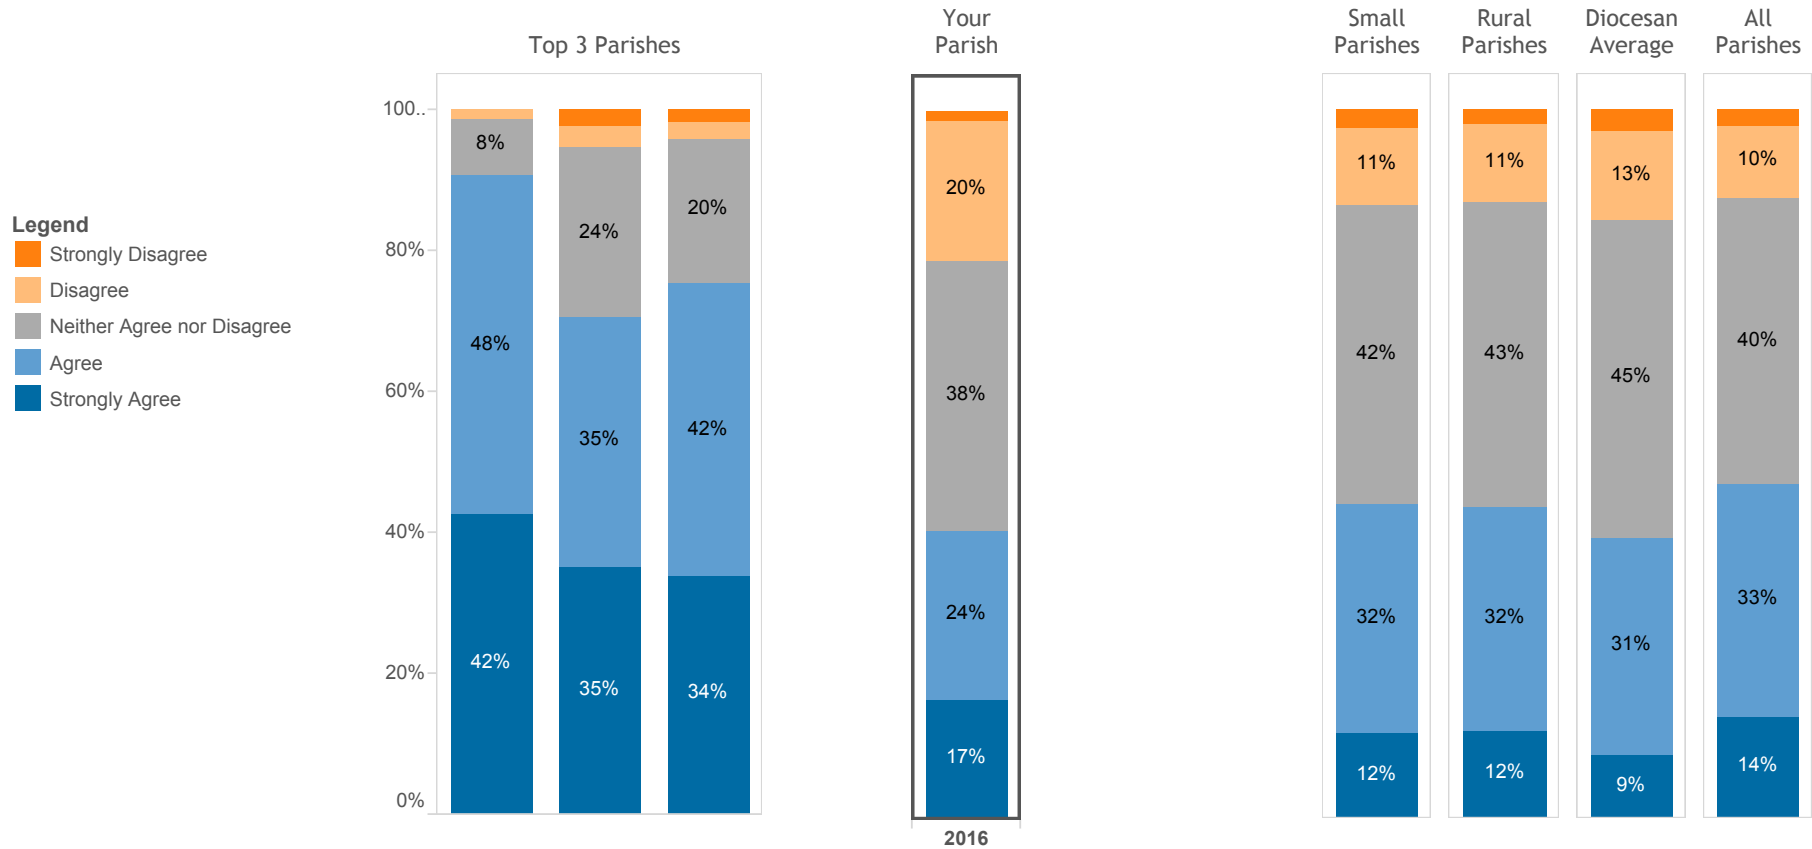

How Well Does the Parish Equip Parishioners to Share Their Personal Witness Story?

How the parish equips parishioners to share their personal story drives how frequently parishioners do so.

Survey Item:

"My parish equips me to have conversations about my faith with family and friends by...Teaching me how to share my personal witness story"