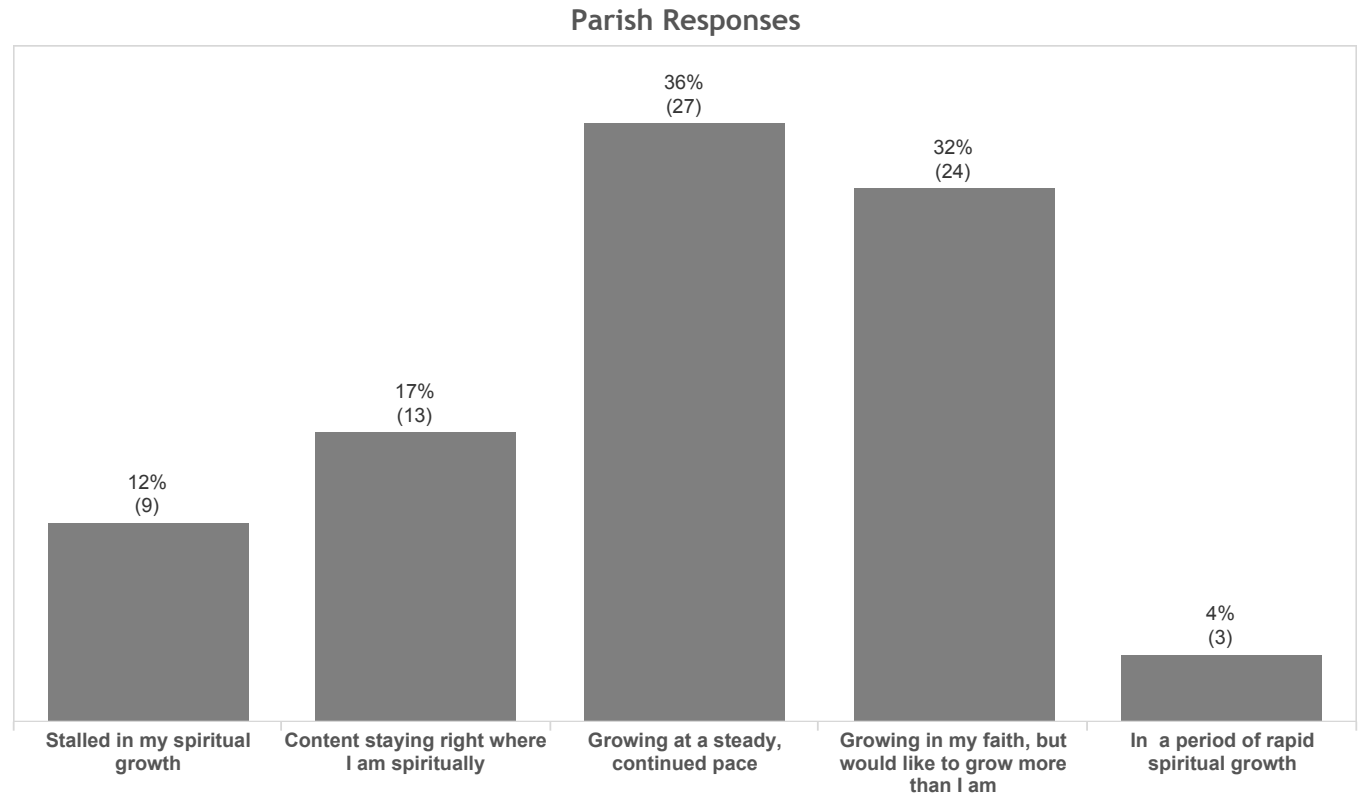

Pace of spiritual growth

Survey Item
Pace of spiritual growth

1. **Legend**
2. Stalled in my spiritual growth
   - Content staying right where I am spiritually
   - Growing at a steady, continued pace
   - Growing in my faith, but would like to grow more t..
   - In a period of rapid spiritual growth

Survey Item:

"Which of the following best describes the pace of your spiritual growth?"